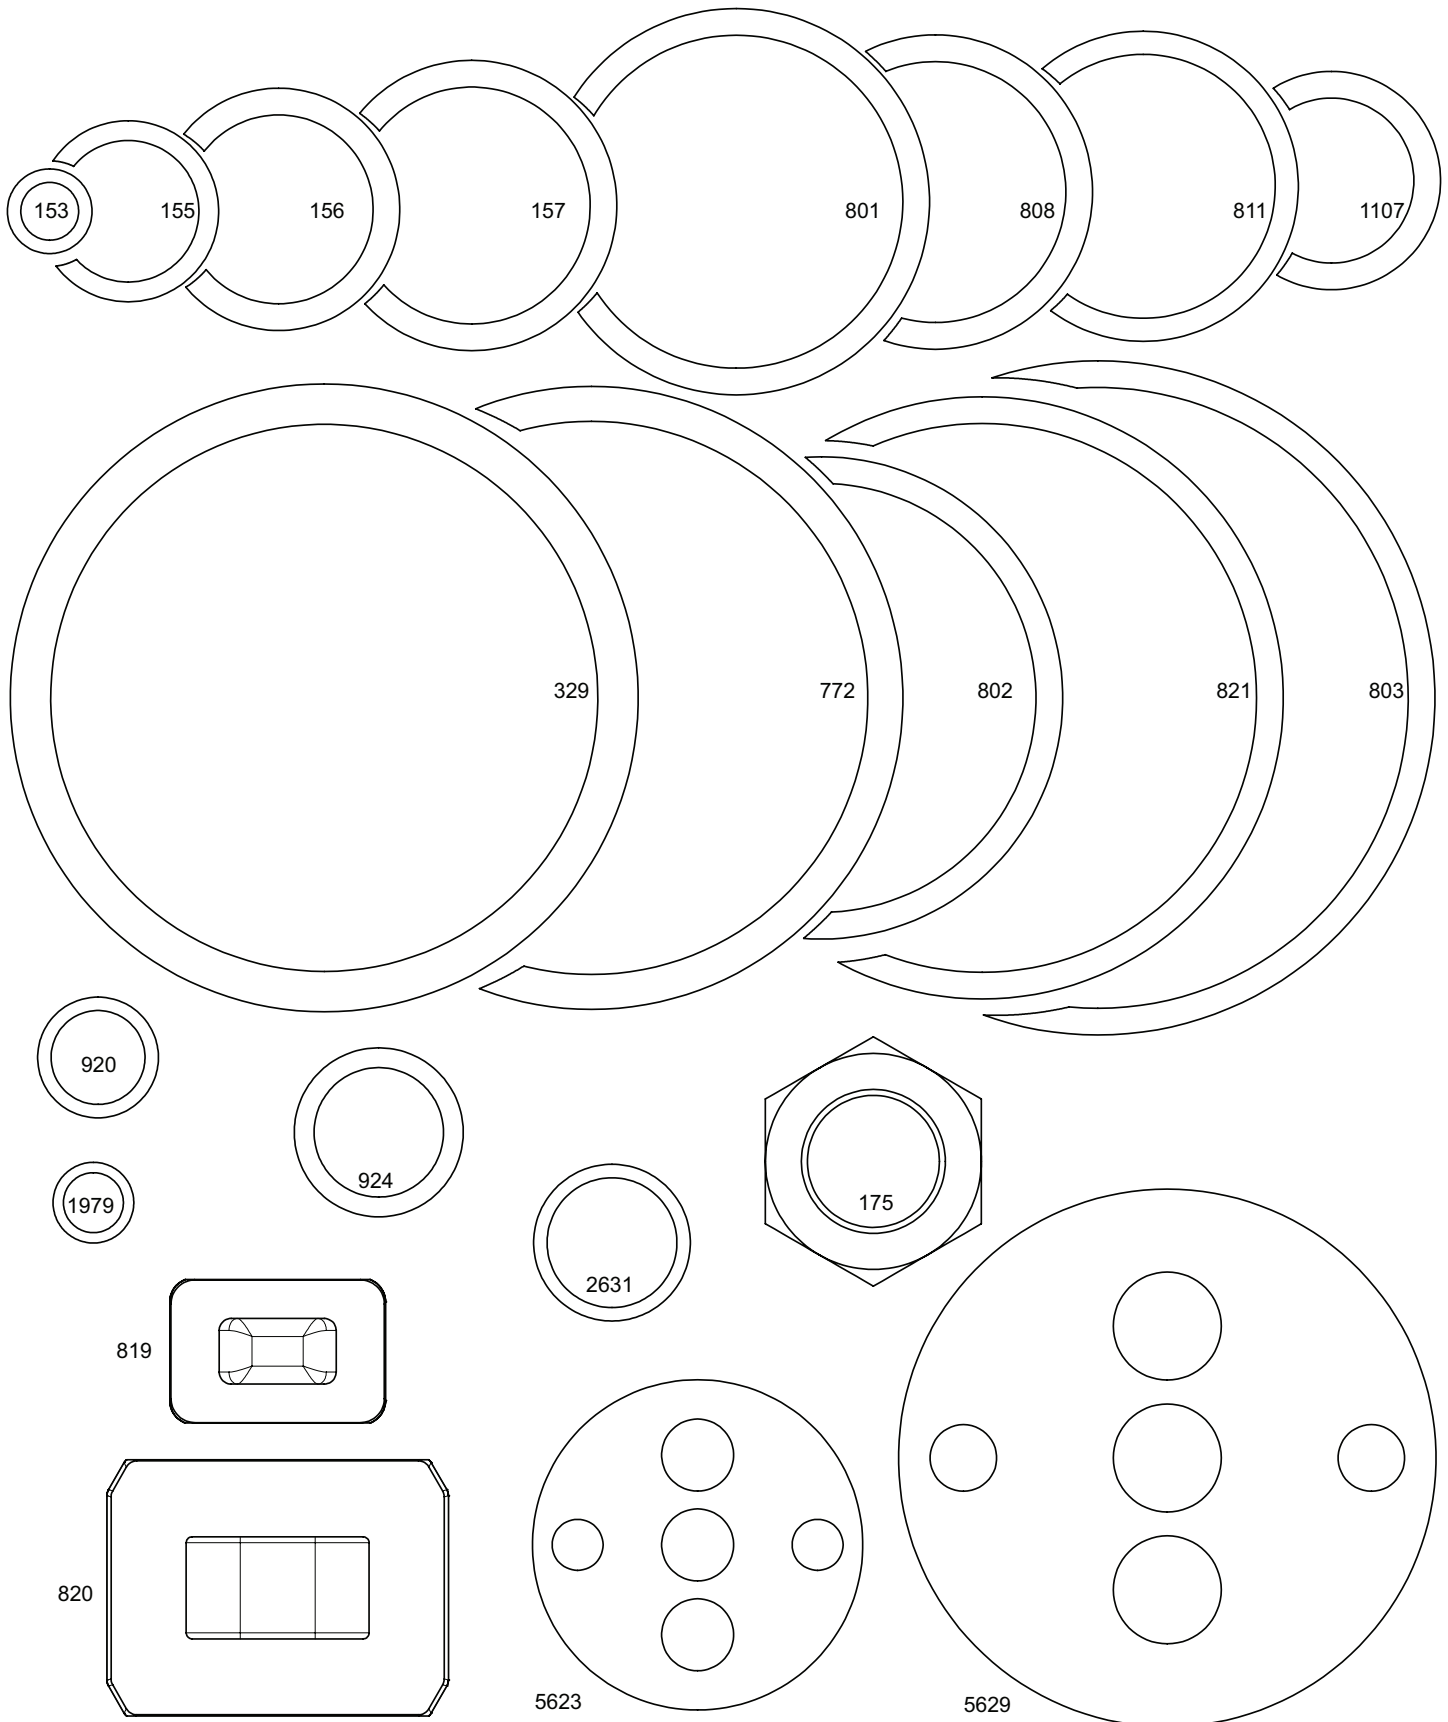

REPAIR KIT ENERGY EXCHANGE - 210 CAPACITY

All Pictures shown are for illustration purpose only. Actual product may vary due to product enhancement.

For additional information & documentation visit www.kimray.com

REPAIR KIT
ENERGY EXCHANGE - 210 CAPACITY

All Pictures shown are for illustration purpose only. Actual product may vary due to product enhancement.