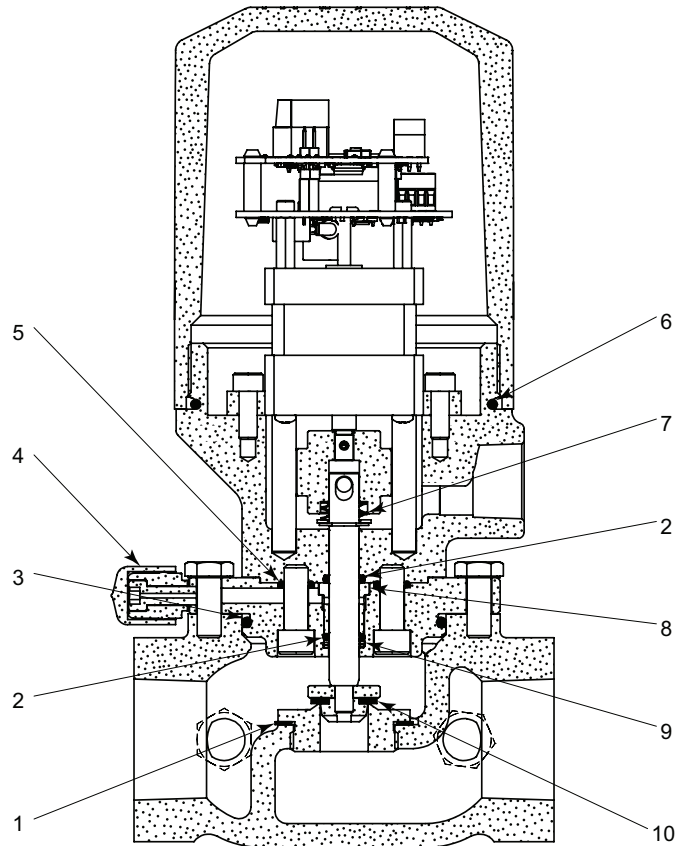

ITEM	QTY.	DESCRIPTION	PART NUMBER
1	1	Gasket	364
2	2	O-Ring	153LTHSN
3	1	O-Ring	7434HSN
4	1	Cap	7555
5	2	O-Ring	638HSN
6	1	O-Ring	7425HSN
7	1	Spring	7421
8	1	Stem Bushing	7442XP
9	2	Back Up	148T
10	1	Seat	1347LTNHSN

LOW PRESSURE CONTROL VALVES

REPAIR KIT
E-LO CONTROL VALVE

153LT HSN

148T

638 HSN

1347LT HSN

7421

7442XP