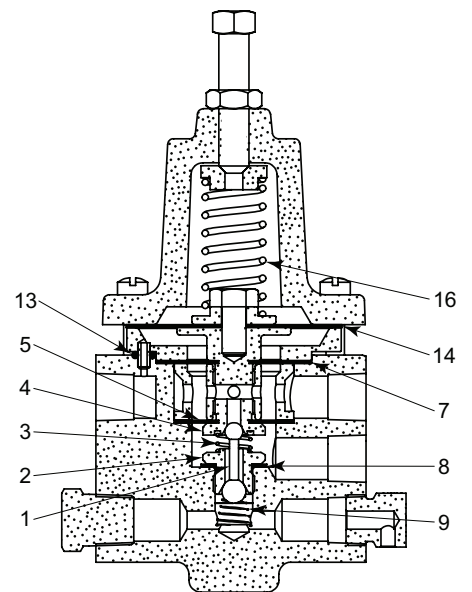

PRESSURESTAT