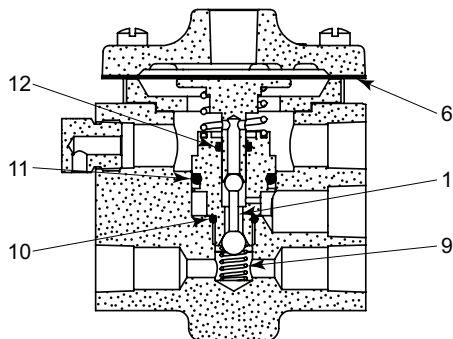

300 VOLUME BOOSTER