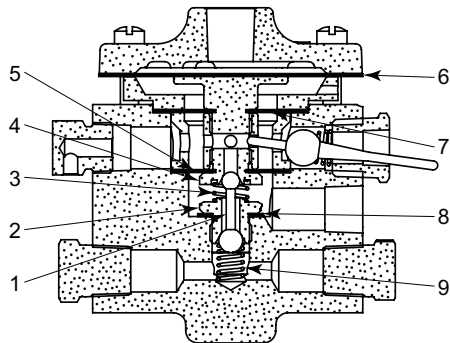

ITEM	QTY.	DESCRIPTION	NUMBER	30 VOLUME BOOSTER	300 VOLUME BOOSTER	BISTABLE Relay	PRESSURESTAT
1	1	Pilot Plug	112	X	X	X	X
2	1	Seat	565	X		X	X
3	1	Spring	566	X			X
4	1	Seat	113	X		X	X
5	1	Lower Diaphragm	584	X			X
6	1	Diaphragm	582	X	X		
7	1	Upper Daiphragm	583	X		X	X
8	1	Gasket	118	X		X	X
9	1	Spring	585	X	X	X	X
10	1	O Ring	265		X		
11	1	O Ring	924		X		
12	1	O Ring	638		X		
13	1	O Ring	569			X	X
14	1	Diaphragm	896			X	X
15	1	Diaphragm	2619			X	
16	1	Spring	86				X

### 30 VOLUME BOOSTER