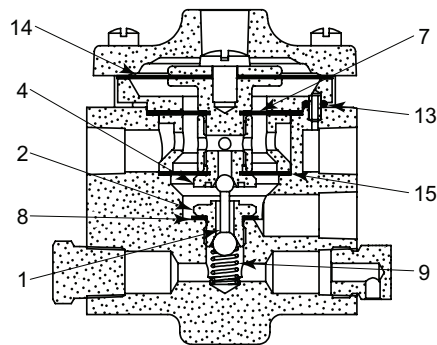

BISTABLE RELAY