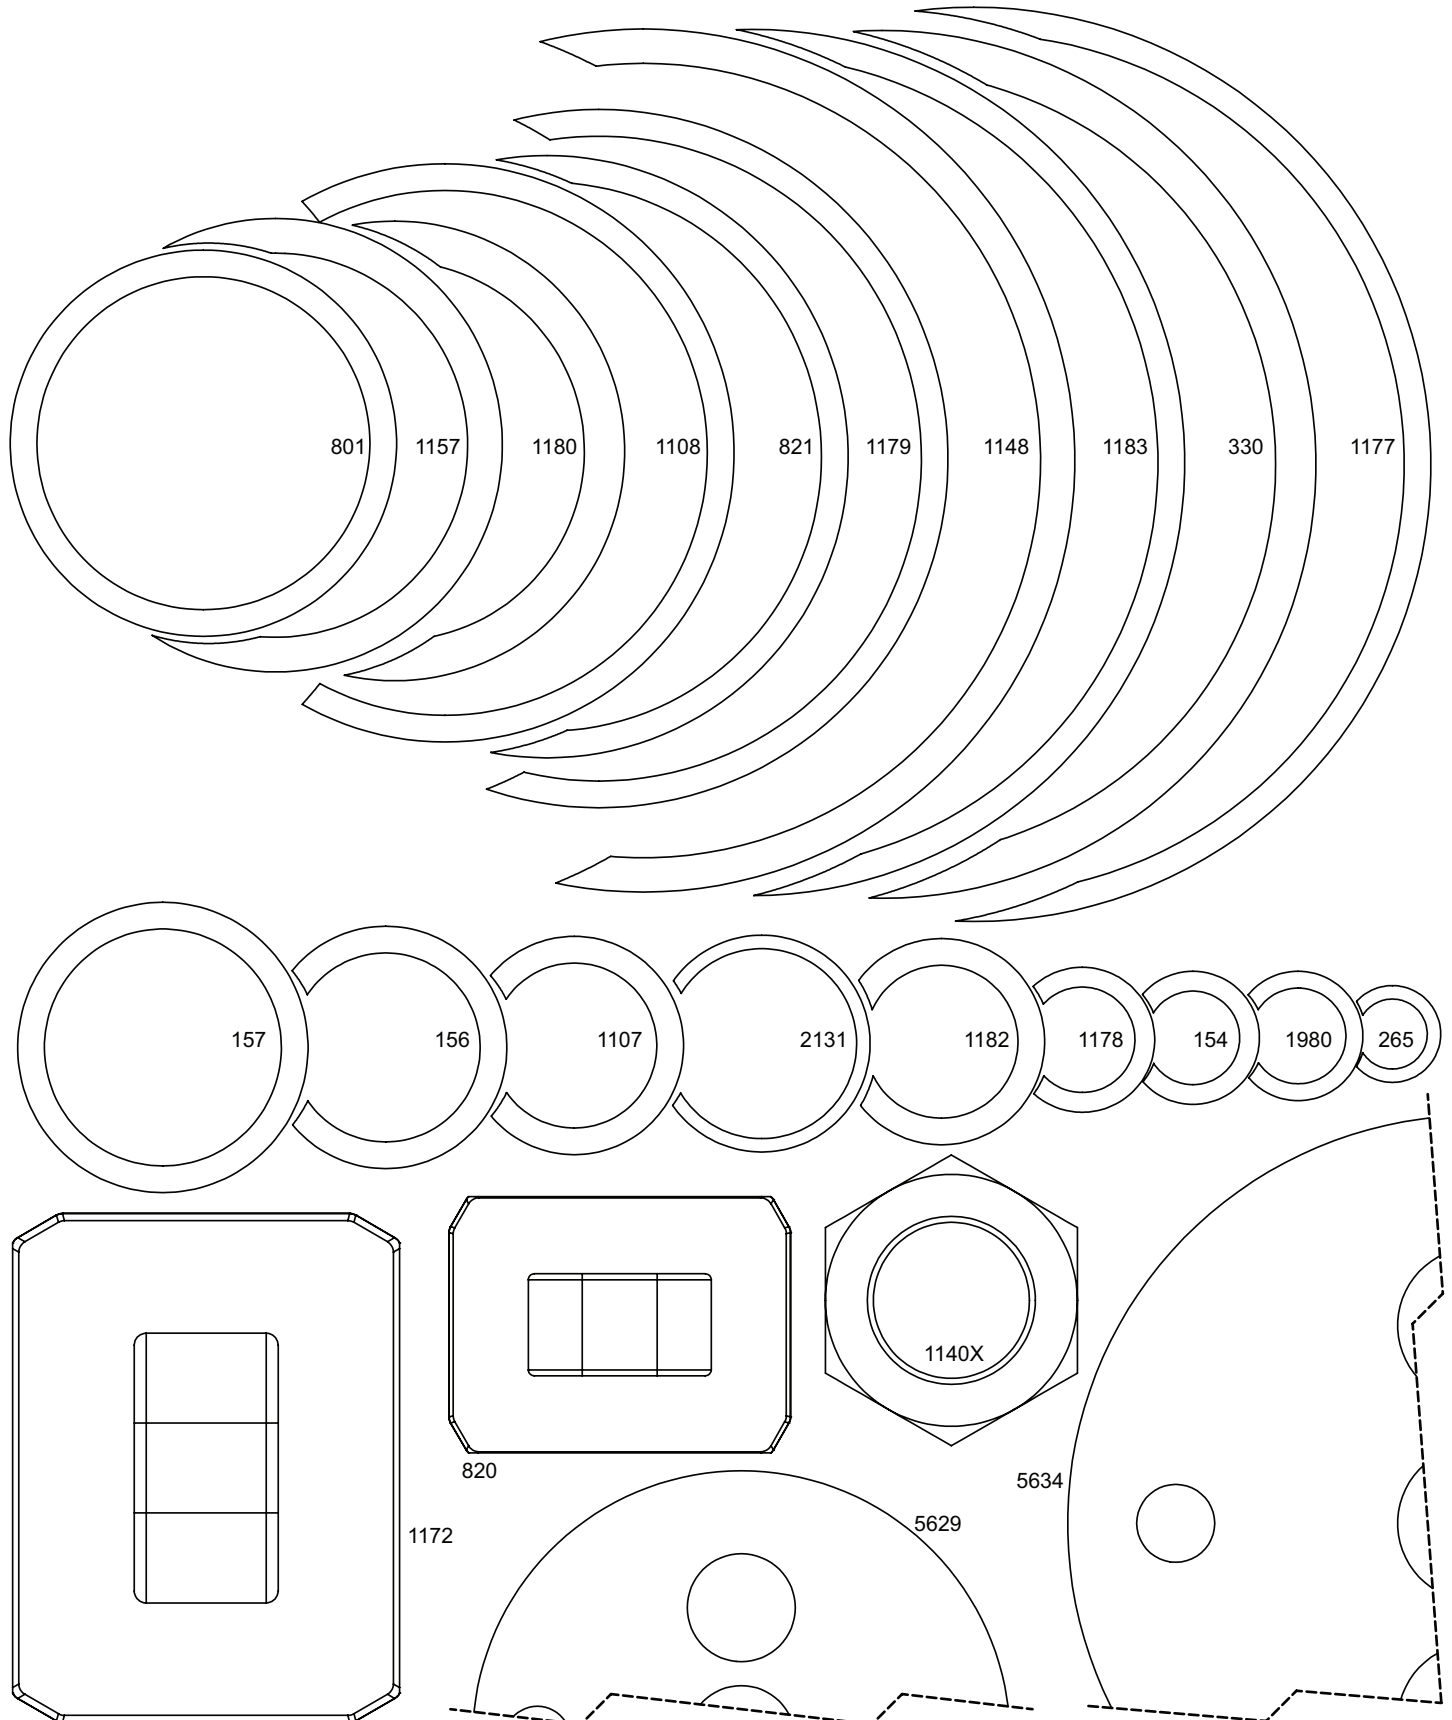

REPAIR KIT
ENERGY EXCHANGE - 450 CAPACITY

All Pictures shown are for illustration purpose only. Actual product may vary due to product enhancement.