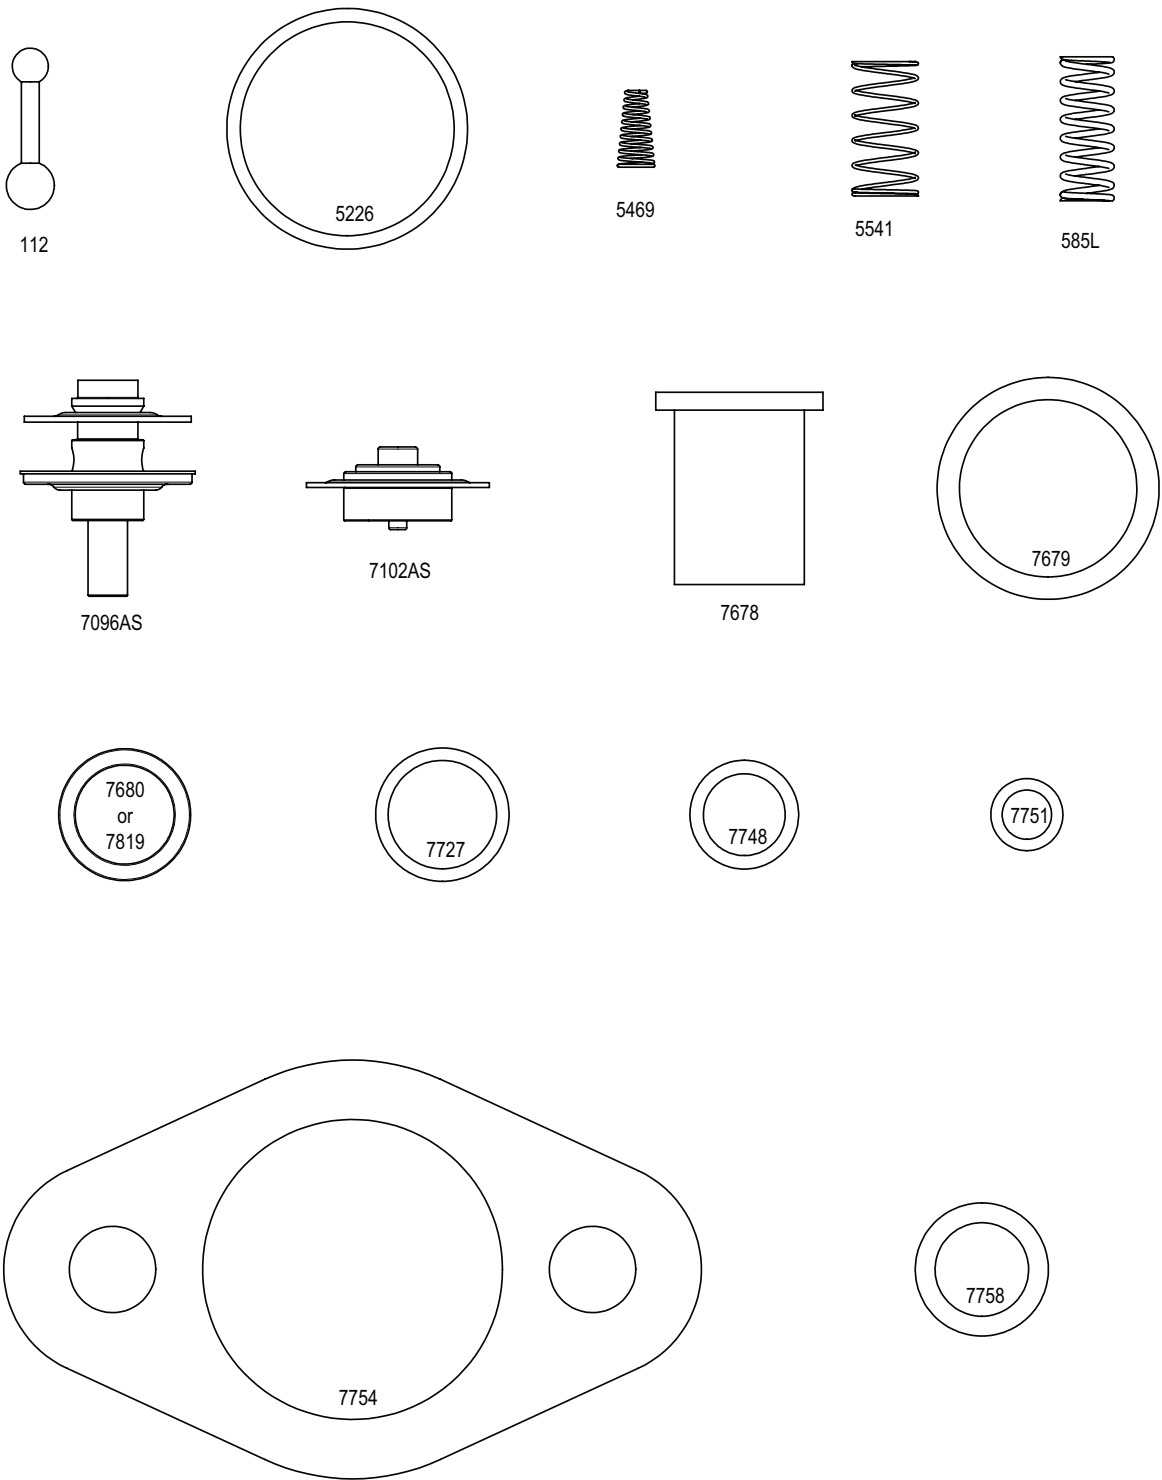

ITEM	QTY.	DESCRIPTION	PART NO.
1	1	Actuator Assembly	7096AS
2	4	O-Ring	5226V
3	1	Diaphragm Assembly	7102AS
4	2	Back Up Ring HSN & FKM	7680
		Back Up Ring PTFE (AFLAS kit only)	7819
5	2	O-Ring	7758
6	1	Mount Seal	7754
7	2	Sleeve Bearing	7678
8	3	O-Ring	7679
9	1	Washer	7751
10	1	Spring	585L
11	1	Throttle Spring	5469
12	1	Pilot Plug	112
13	1	Spring	5541
14	1	Washer	7727
15	1	O-Ring	7748

UNRELEASED

All Pictures shown are for illustration purpose only. Actual product may vary due to product enhancement.

For additional information & documentation visit www.kimray.com

FLOAT OPERATED CONTROLLERS

REPAIR KIT GEN 3 PNEUMATIC LEVEL CONTROLLER

UNRELEASED

All Pictures shown are for illustration purpose only. Actual product may vary due to product enhancement.