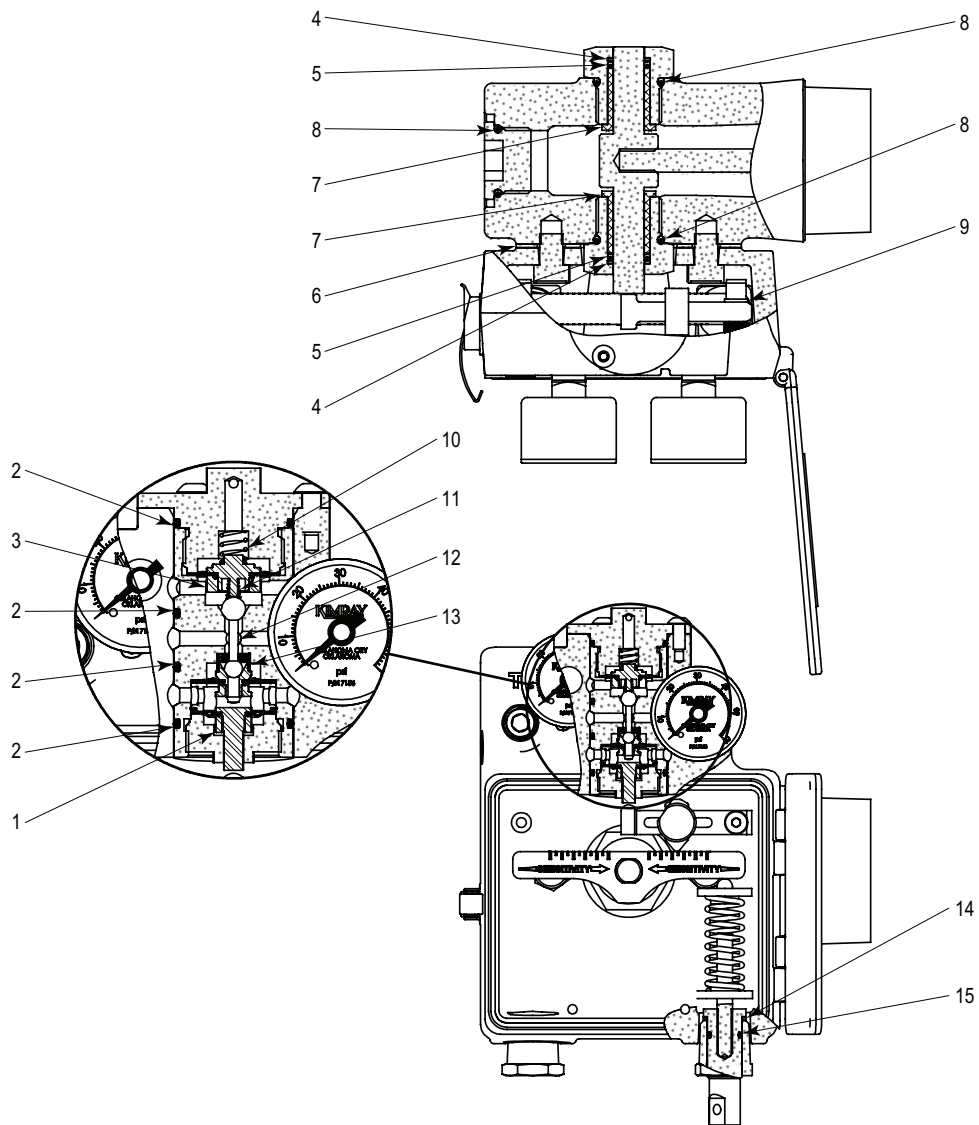

ITEM	QTY.	DESCRIPTION	PART NO.
1	1	Actuator Assembly	7096AS
2	4	O-Ring	5226V
3	1	Diaphragm Assembly	7102AS
4	2	Back Up Ring HSN & FKM	7680
		Back Up Ring PTFE (AFLAS kit only)	7819
5	2	O-Ring	7758
6	1	Mount Seal	7754
7	2	Sleeve Bearing	7678
8	3	O-Ring	7679
9	1	Washer	7751
10	1	Spring	585L
11	1	Throttle Spring	5469
12	1	Pilot Plug	112
13	1	Spring	5541
14	1	Washer	7727
15	1	O-Ring	7748

UNRELEASED

All Pictures shown are for illustration purpose only. Actual product may vary due to product enhancement.

For additional information & documentation visit www.kimray.com

FLOAT OPERATED CONTROLLERS

REPAIR KIT GEN 3 PNEUMATIC LEVEL CONTROLLER

UNRELEASED

All Pictures shown are for illustration purpose only. Actual product may vary due to product enhancement.