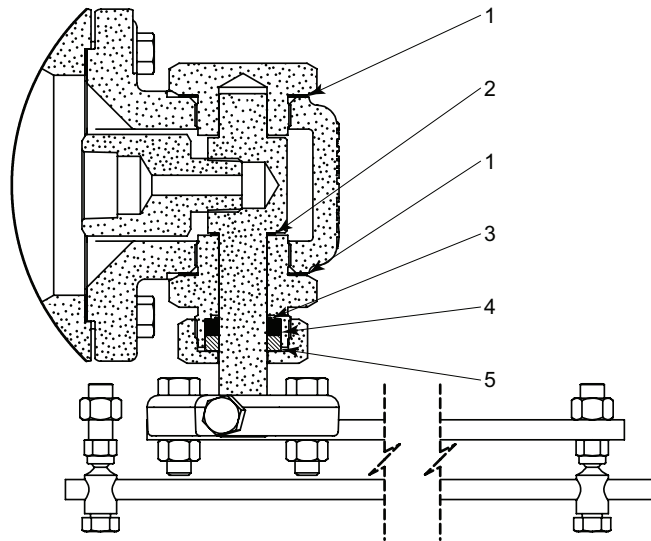

ITEM	QTY.	DESCRIPTION	PART NUMBER
1	2	Gasket	366
2	1	Thrust Washer	362
3	1	Packing	356
4	1	Packing Ring	353
5	1	Packing Follower	350

LIQUID DUMP VALVES LEVER OPERATED

REPAIR KIT
TRUNNION ASSEMBLY

All Pictures shown are for illustration purpose only. Actual product may vary due to product enhancement.